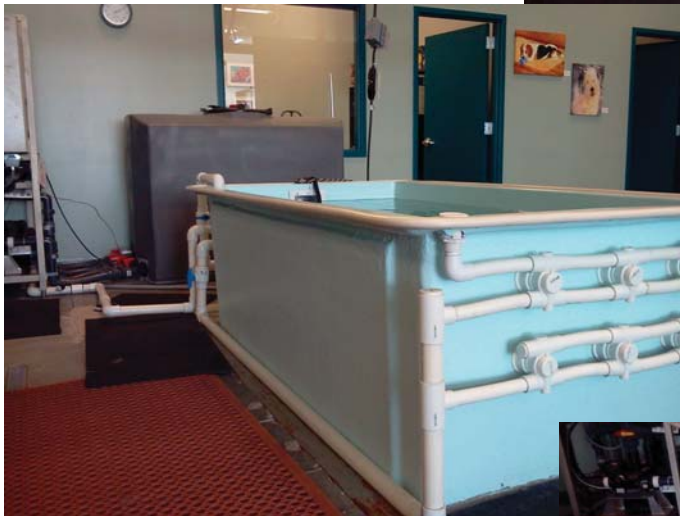

CANINE & CONDITIONING
REHABILITATION GROUP

Rehabilitation Hydrotherapy CRGG-EP400 Endless Pool

Optimized for
Small Animal
Rehabilitation

Fully equipped with filtration and heat to ensure the environment is warm, clean and health.

Install at optimal height for ease of use.

Manufactured to the highest standard using only quality and reliable equipment.

8' L x 4' W x 4.5' D

Adjustable Flow

High Powered Jet System

Hassle-free maintenance