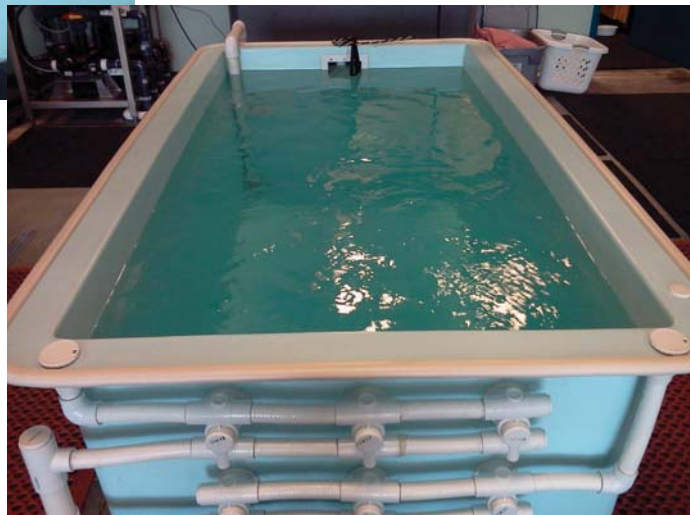

CANINE & CONDITIONING
REHABILITATION GROUP

Rehabilitation Hydrotherapy CRGG-EP400 Endless Pool

Optimized for
Small Animal
Rehabilitation

Fully equipped with filtration and heat to ensure the environment is warm, clean and health.

Install at optimal height for ease of use.

Manufactured to the highest standard using only quality and reliable equipment.

8' L x 4' W x 4.5' D

Adjustable Flow

High Powered Jet System

Hassle-free maintenance